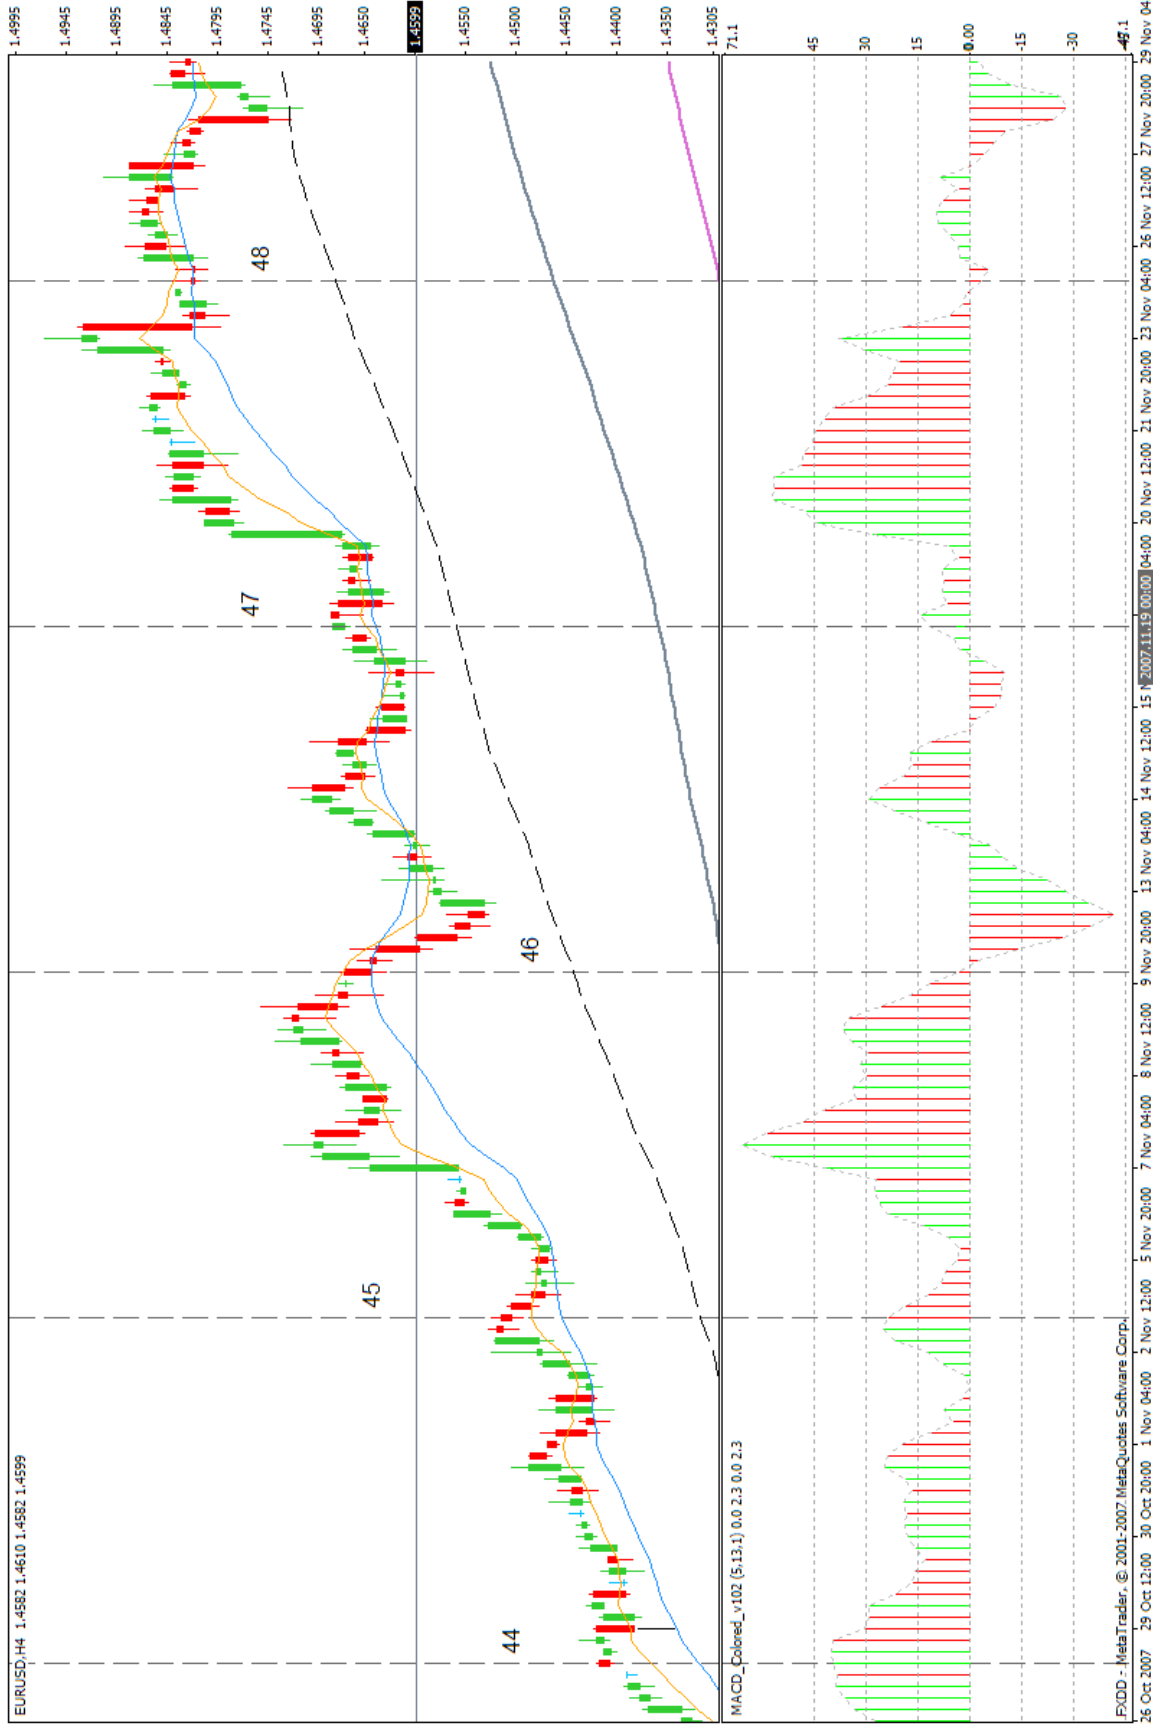

Market Rhythm 4 Hour Strategy ---365 MA purple / 200 MA gray / 89 MA black dashed / 21 MA blue / 8 MA orange
 4 Hour EURUSD charts

Market Rhythm 4 Hour Strategy ---365 MA purple / 200 MA gray / 89 MA black dashed / 21 MA blue / 8 MA orange
 4 Hour EURUSD charts

Market Rhythm 4 Hour Strategy ---365 MA purple / 200 MA gray / 89 MA black dashed / 21 MA blue / 8 MA orange
 4 Hour EURUSD charts

Market Rhythm 4 Hour Strategy ---365 MA purple / 89 MA black dashed / 21 MA blue / 8 MA orange
 4 Hour EURUSD charts