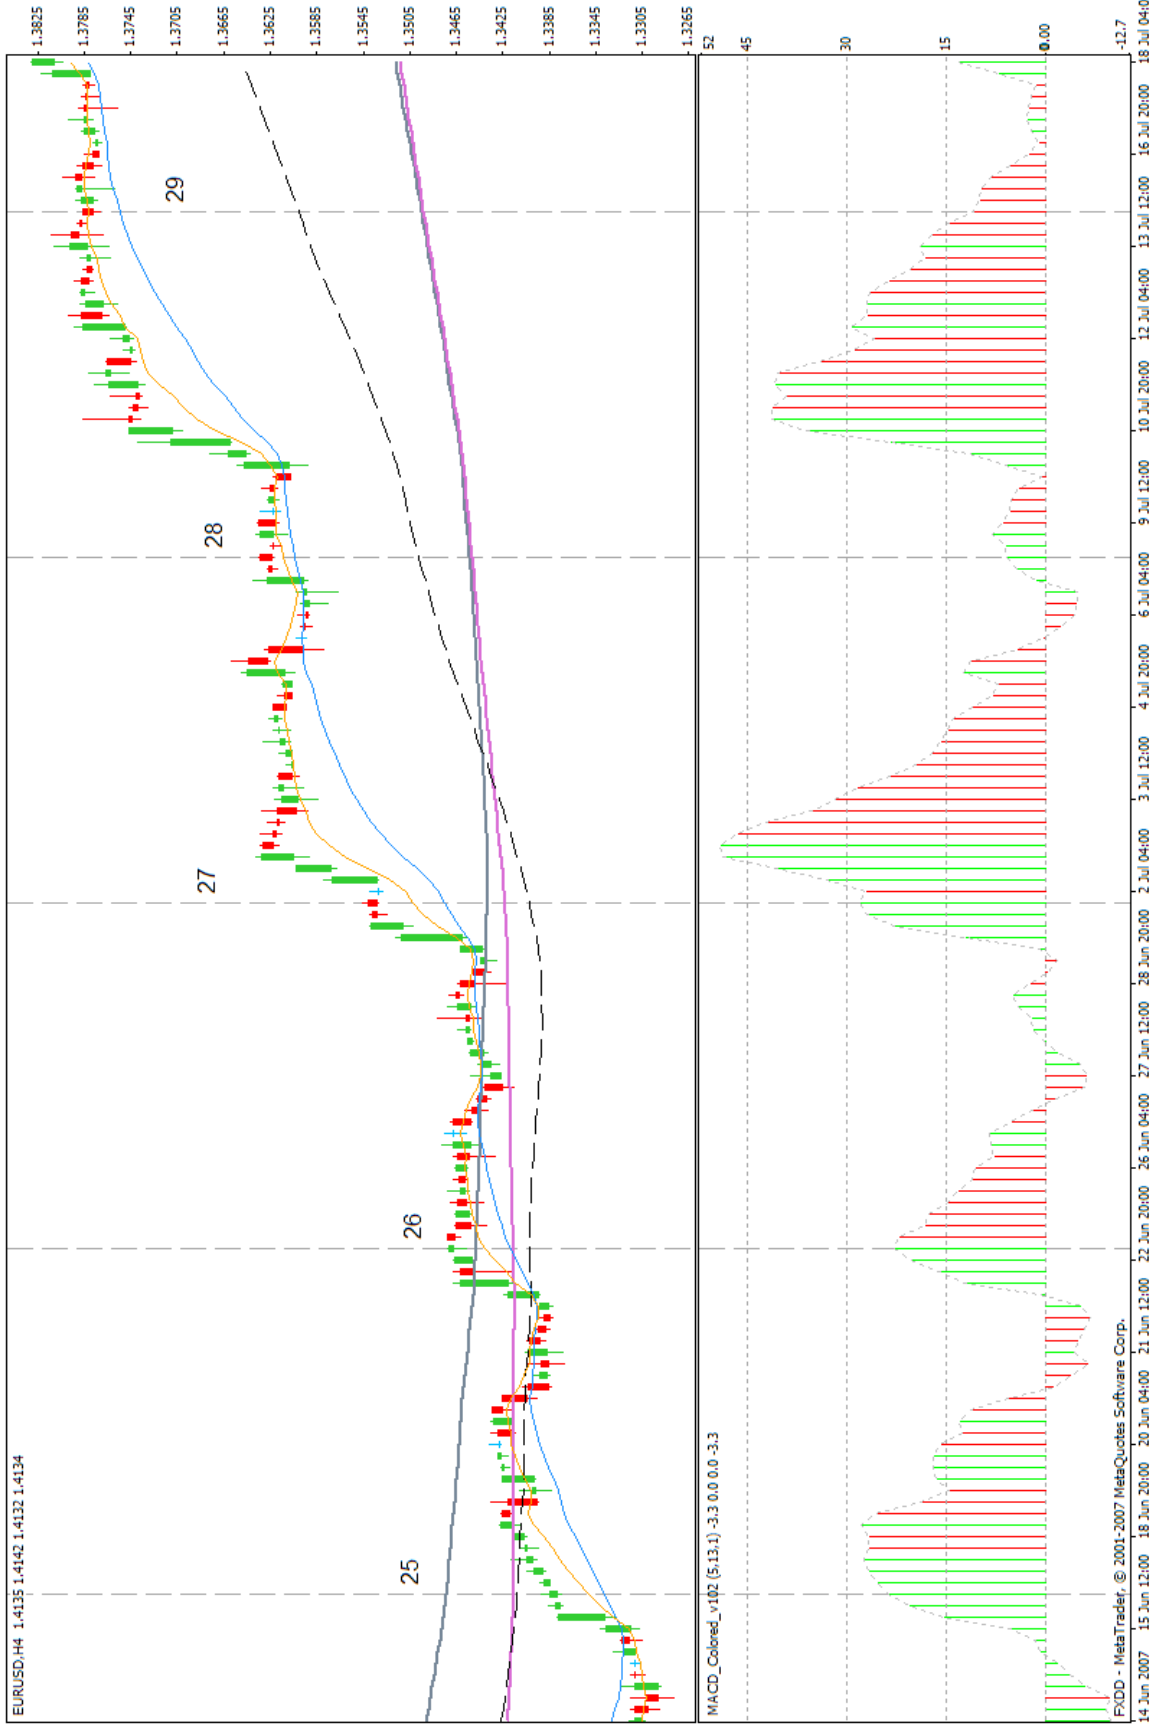

Market Rhythm 4 Hour Strategy ---365 MA purple / 200 MA gray / 89 MA black dashed / 21 MA blue / 8 MA orange
 4 Hour EURUSD charts

Market Rhythm 4 Hour Strategy ---365 MA purple / 200 MA gray / 89 MA black dashed / 21 MA blue / 8 MA orange 4 Hour EURUSD charts

Market Rhythm 4 Hour Strategy ---365 MA purple / 200 MA gray / 89 MA black dashed / 21 MA blue / 8 MA orange
 4 Hour EURUSD charts

Market Rhythm 4 Hour Strategy ---365 MA purple / 89 MA black dashed / 21 MA blue / 8 MA orange
 4 Hour EURUSD charts

Market Rhythm 4 Hour Strategy ---365 MA purple / 89 MA black dashed / 21 MA blue / 8 MA orange
 4 Hour EURUSD charts

Market Rhythm 4 Hour Strategy ---365 MA purple / 200 MA gray / 89 MA black dashed / 21 MA blue / 8 MA orange
 4 Hour EURUSD charts