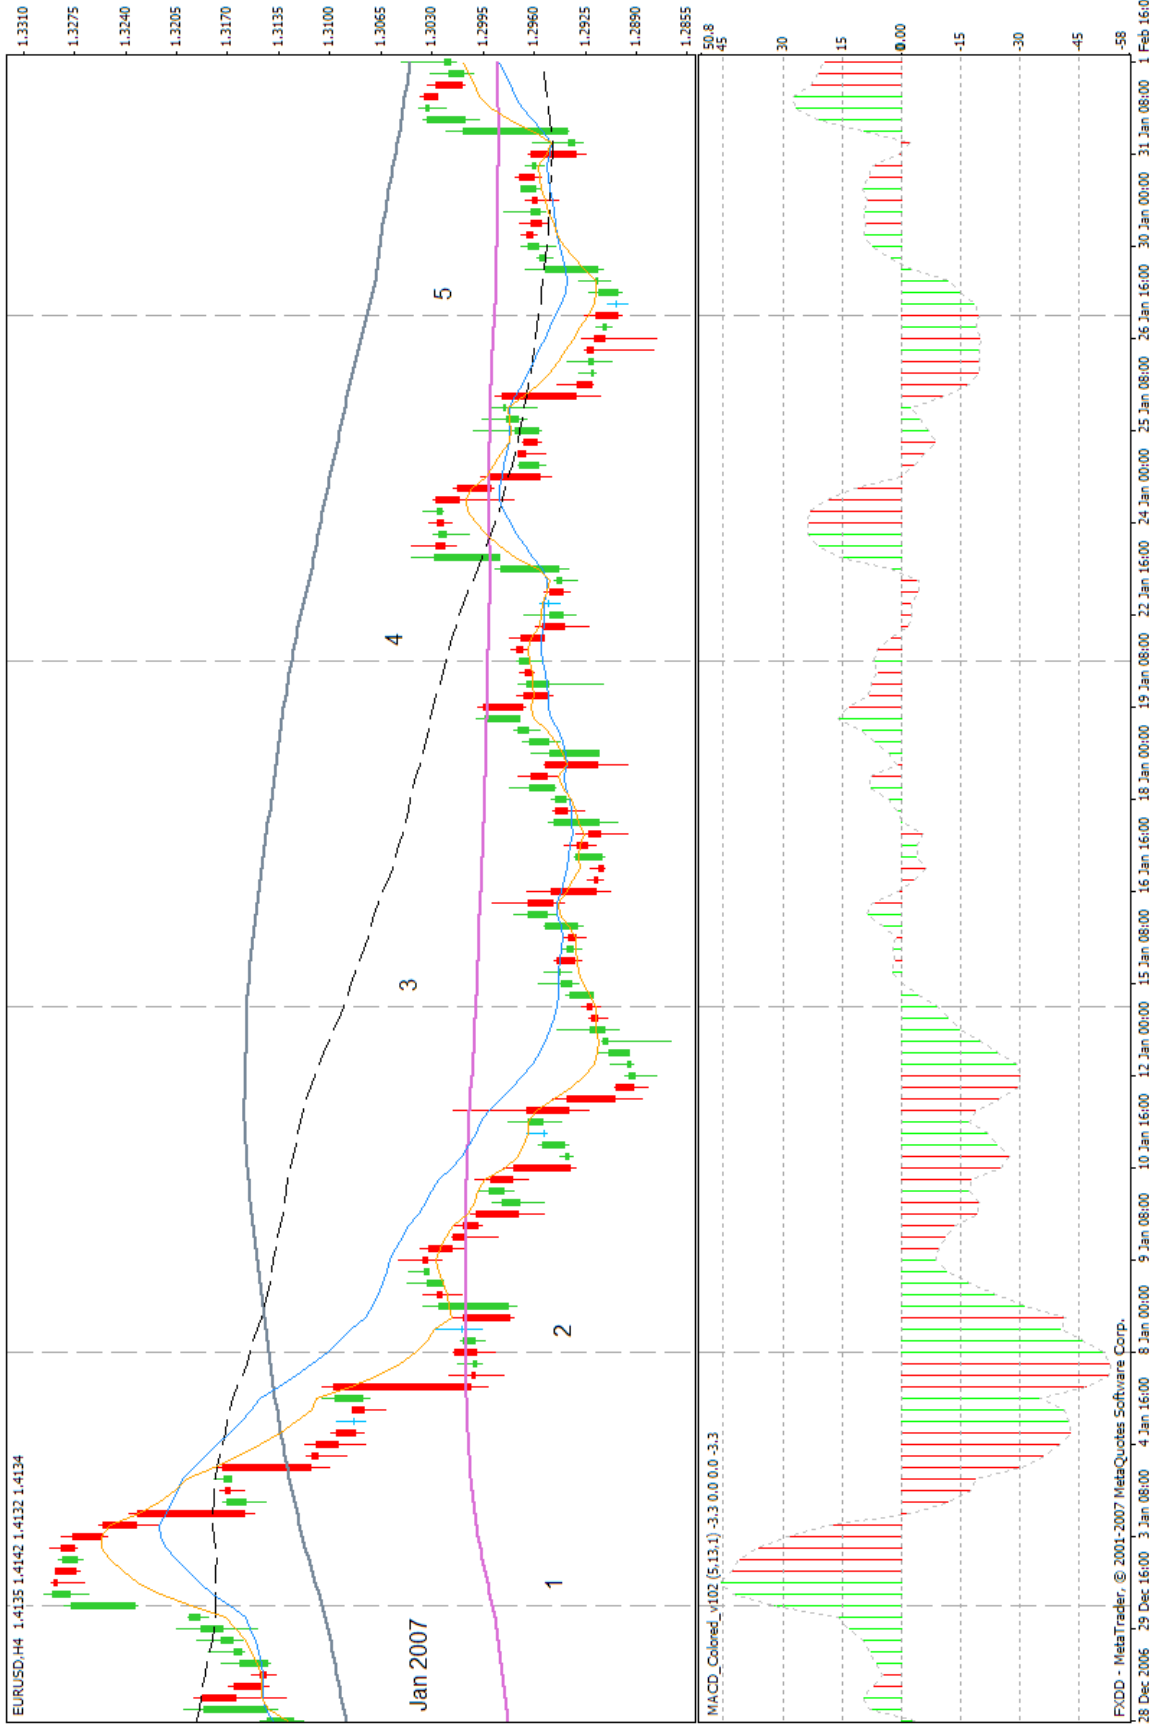

Market Rhythm 4 Hour Strategy ---365 MA purple / 200 MA gray / 89 MA black dashed / 21 MA blue / 8 MA orange
 4 Hour EURUSD charts

Market Rhythm 4 Hour Strategy ---365 MA purple / 200 MA gray / 89 MA black dashed / 21 MA blue / 8 MA orange 4 Hour EURUSD charts

Market Rhythm 4 Hour Strategy ---365 MA purple / 200 MA gray / 89 MA black dashed / 21 MA blue / 8 MA orange
 4 Hour EURUSD charts

Market Rhythm 4 Hour Strategy ---365 MA purple / 89 MA black dashed / 21 MA blue / 8 MA orange
 4 Hour EURUSD charts

Market Rhythm 4 Hour Strategy ---365 MA purple / 89 MA black dashed / 21 MA blue / 8 MA orange
 4 Hour EURUSD charts

Market Rhythm 4 Hour Strategy ---365 MA purple / 200 MA gray / 89 MA black dashed / 21 MA blue / 8 MA orange
 4 Hour EURUSD charts