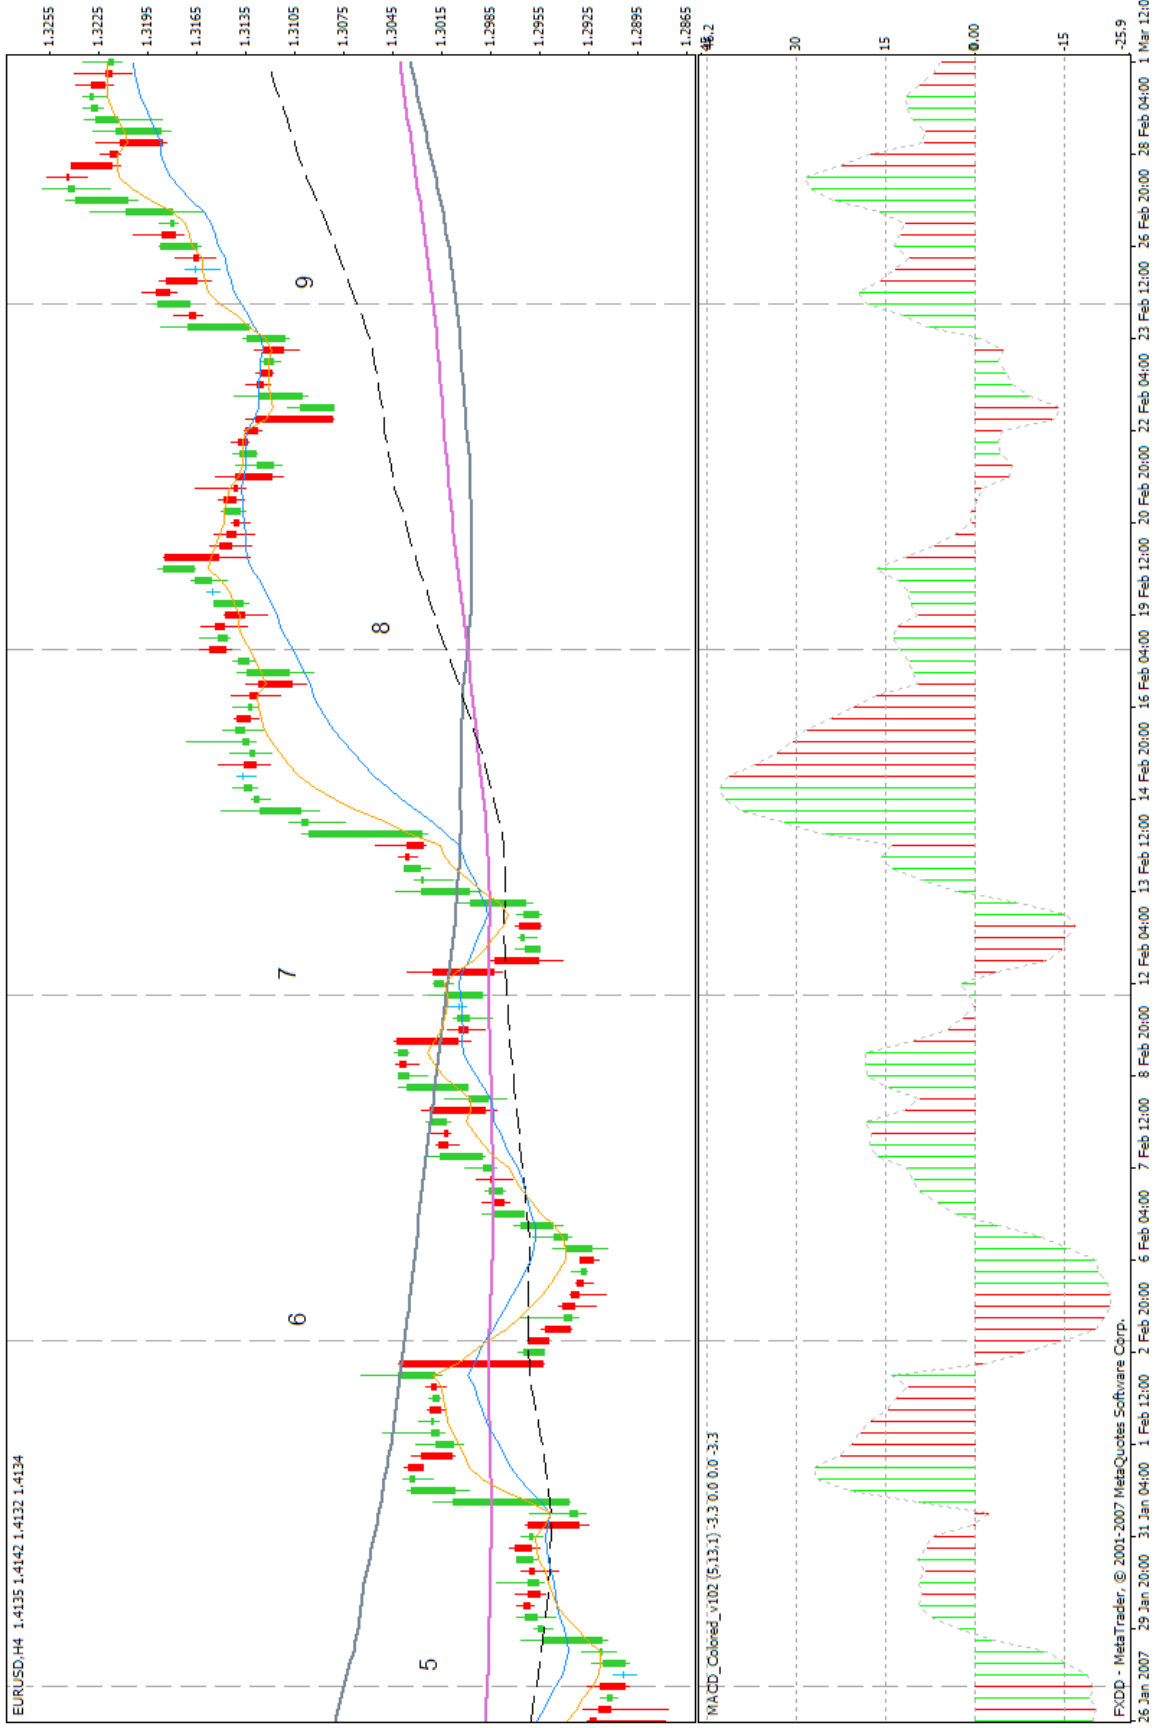

Market Rhythm 4 Hour Strategy ---365 MA purple / 200 MA gray / 89 MA black dashed / 21 MA blue / 8 MA orange
 4 Hour EURUSD charts

Market Rhythm 4 Hour Strategy ---365 MA purple / 200 MA gray / 89 MA black dashed / 21 MA blue / 8 MA orange 4 Hour EURUSD charts

Market Rhythm 4 Hour Strategy ---365 MA purple / 200 MA gray / 89 MA black dashed / 21 MA blue / 8 MA orange
 4 Hour EURUSD charts

Market Rhythm 4 Hour Strategy ---365 MA purple / 89 MA black dashed / 21 MA blue / 8 MA orange
 4 Hour EURUSD charts

Market Rhythm 4 Hour Strategy ---365 MA purple / 89 MA black dashed / 21 MA blue / 8 MA orange
 4 Hour EURUSD charts

Market Rhythm 4 Hour Strategy ---365 MA purple / 200 MA gray / 89 MA black dashed / 21 MA blue / 8 MA orange
 4 Hour EURUSD charts