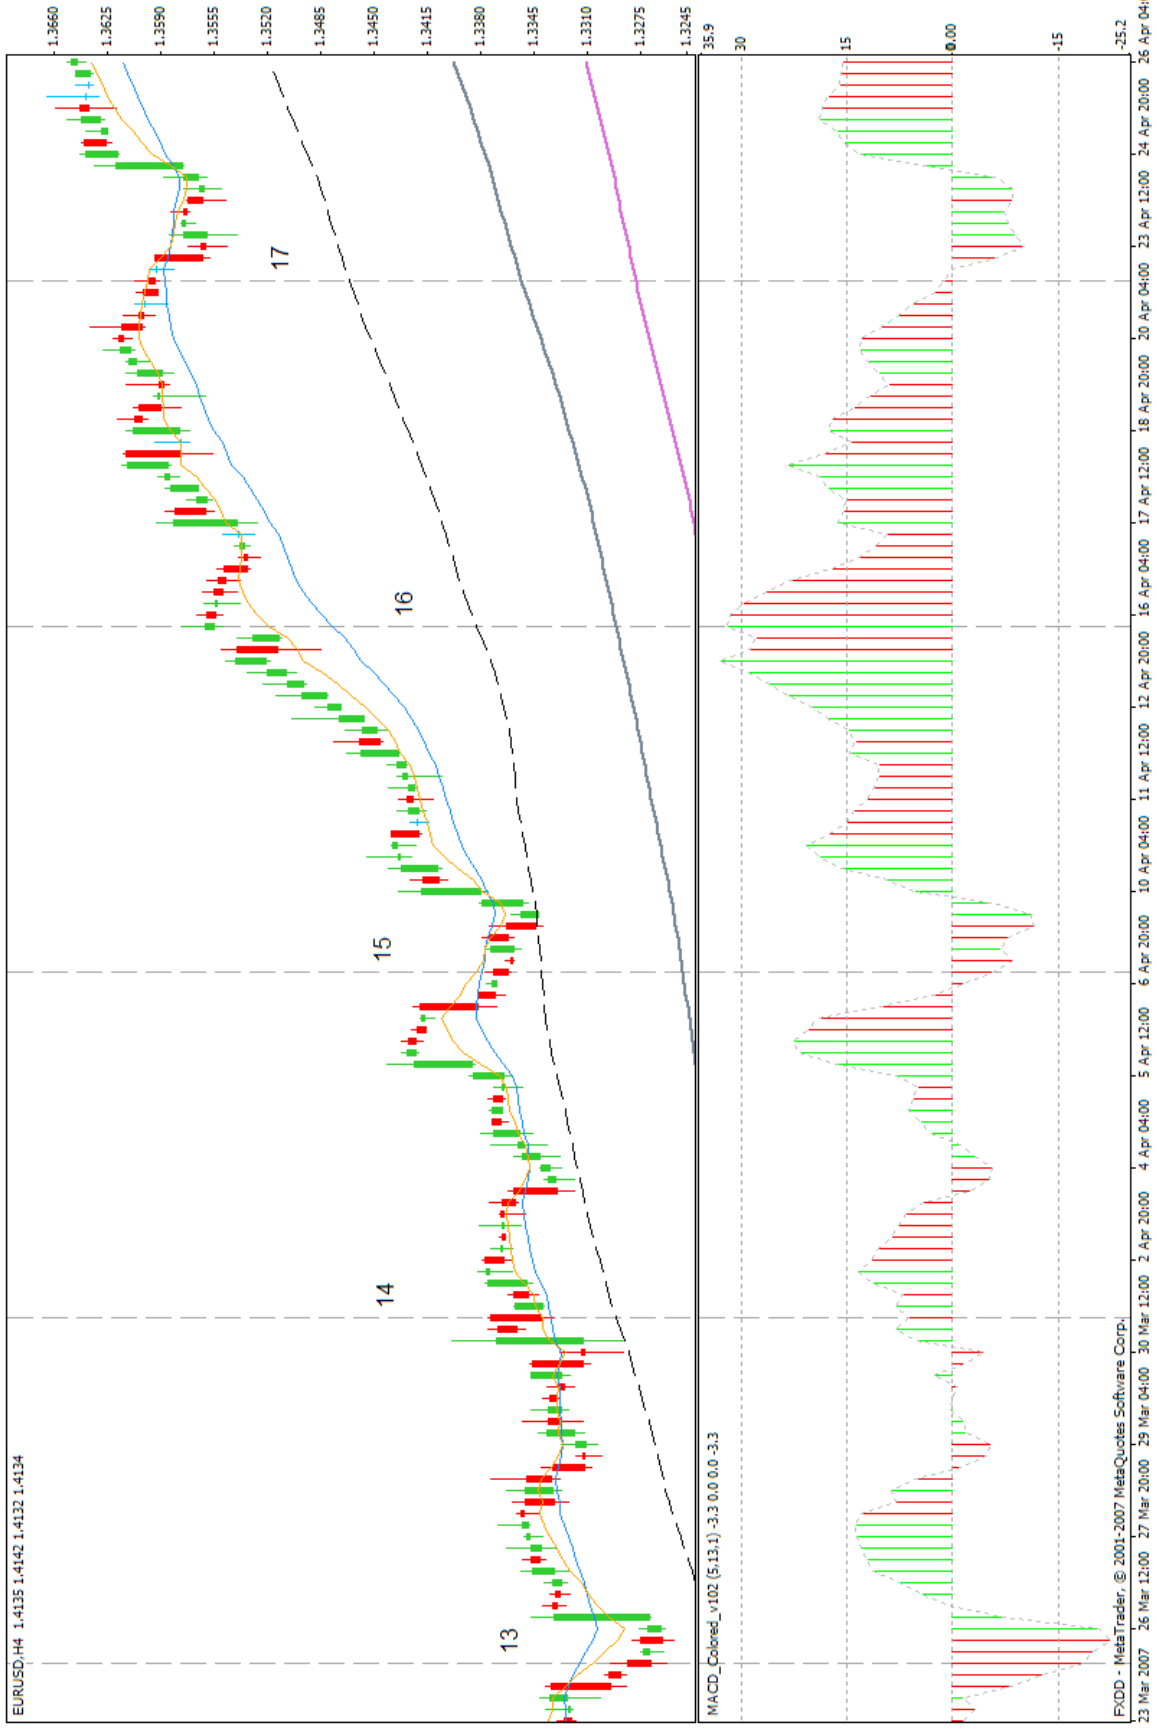

Market Rhythm 4 Hour Strategy ---365 MA purple / 200 MA gray / 89 MA black dashed / 21 MA blue / 8 MA orange
 4 Hour EURUSD charts

Market Rhythm 4 Hour Strategy ---365 MA purple / 200 MA gray / 89 MA black dashed / 21 MA blue / 8 MA orange 4 Hour EURUSD charts

Market Rhythm 4 Hour Strategy ---365 MA purple / 200 MA gray / 89 MA black dashed / 21 MA blue / 8 MA orange
 4 Hour EURUSD charts

Market Rhythm 4 Hour Strategy ---365 MA purple / 89 MA black dashed / 21 MA blue / 8 MA orange
 4 Hour EURUSD charts

Market Rhythm 4 Hour Strategy ---365 MA purple / 89 MA black dashed / 21 MA blue / 8 MA orange
 4 Hour EURUSD charts

Market Rhythm 4 Hour Strategy ---365 MA purple / 200 MA gray / 89 MA black dashed / 21 MA blue / 8 MA orange
 4 Hour EURUSD charts