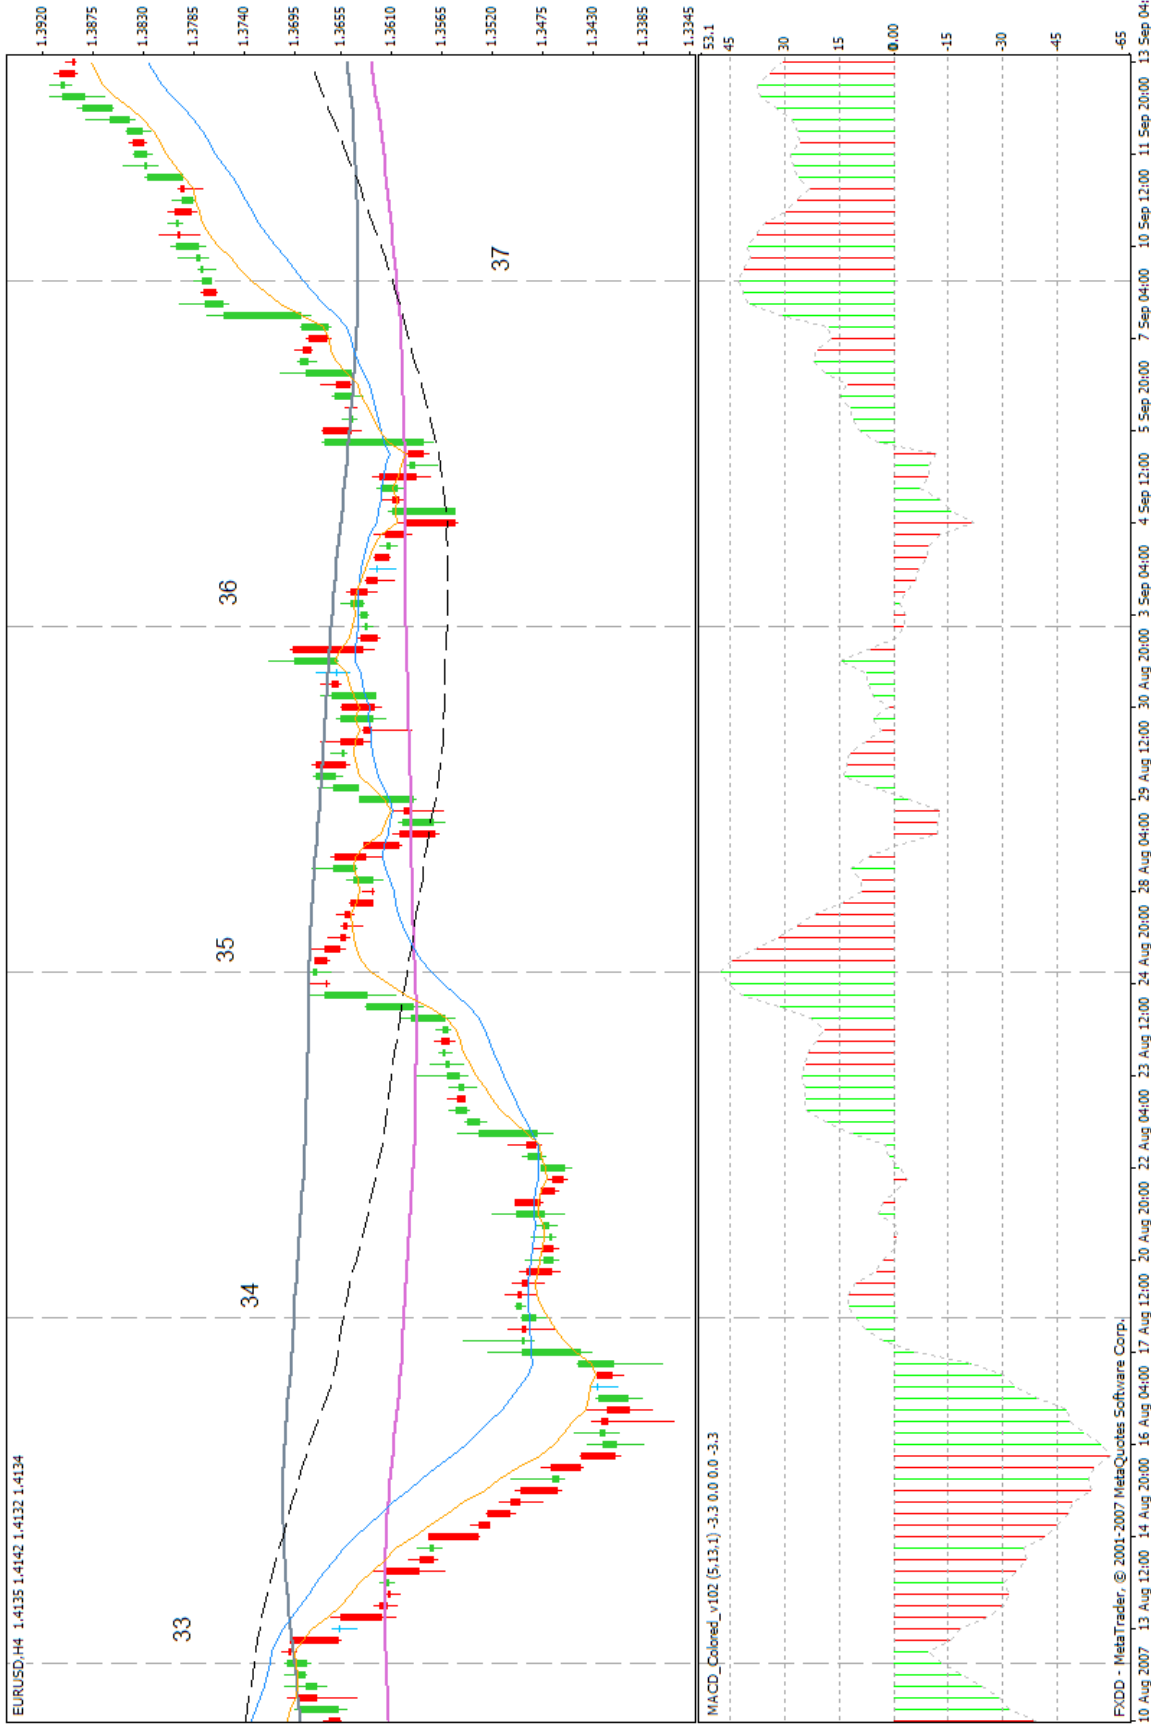

Market Rhythm 4 Hour Strategy ---365 MA purple / 200 MA gray / 89 MA black dashed / 21 MA blue / 8 MA orange
 4 Hour EURUSD charts

Market Rhythm 4 Hour Strategy ---365 MA purple / 89 MA black dashed / 21 MA blue / 8 MA orange
 4 Hour EURUSD charts

Market Rhythm 4 Hour Strategy ---365 MA purple / 89 MA black dashed / 21 MA blue / 8 MA orange
 4 Hour EURUSD charts

Market Rhythm 4 Hour Strategy ---365 MA purple / 200 MA gray / 89 MA black dashed / 21 MA blue / 8 MA orange
 4 Hour EURUSD charts

Market Rhythm 4 Hour Strategy ---365 MA purple / 200 MA gray / 89 MA black dashed / 21 MA blue / 8 MA orange 4 Hour EURUSD charts

Market Rhythm 4 Hour Strategy ---365 MA purple / 200 MA gray / 89 MA black dashed / 21 MA blue / 8 MA orange
 4 Hour EURUSD charts