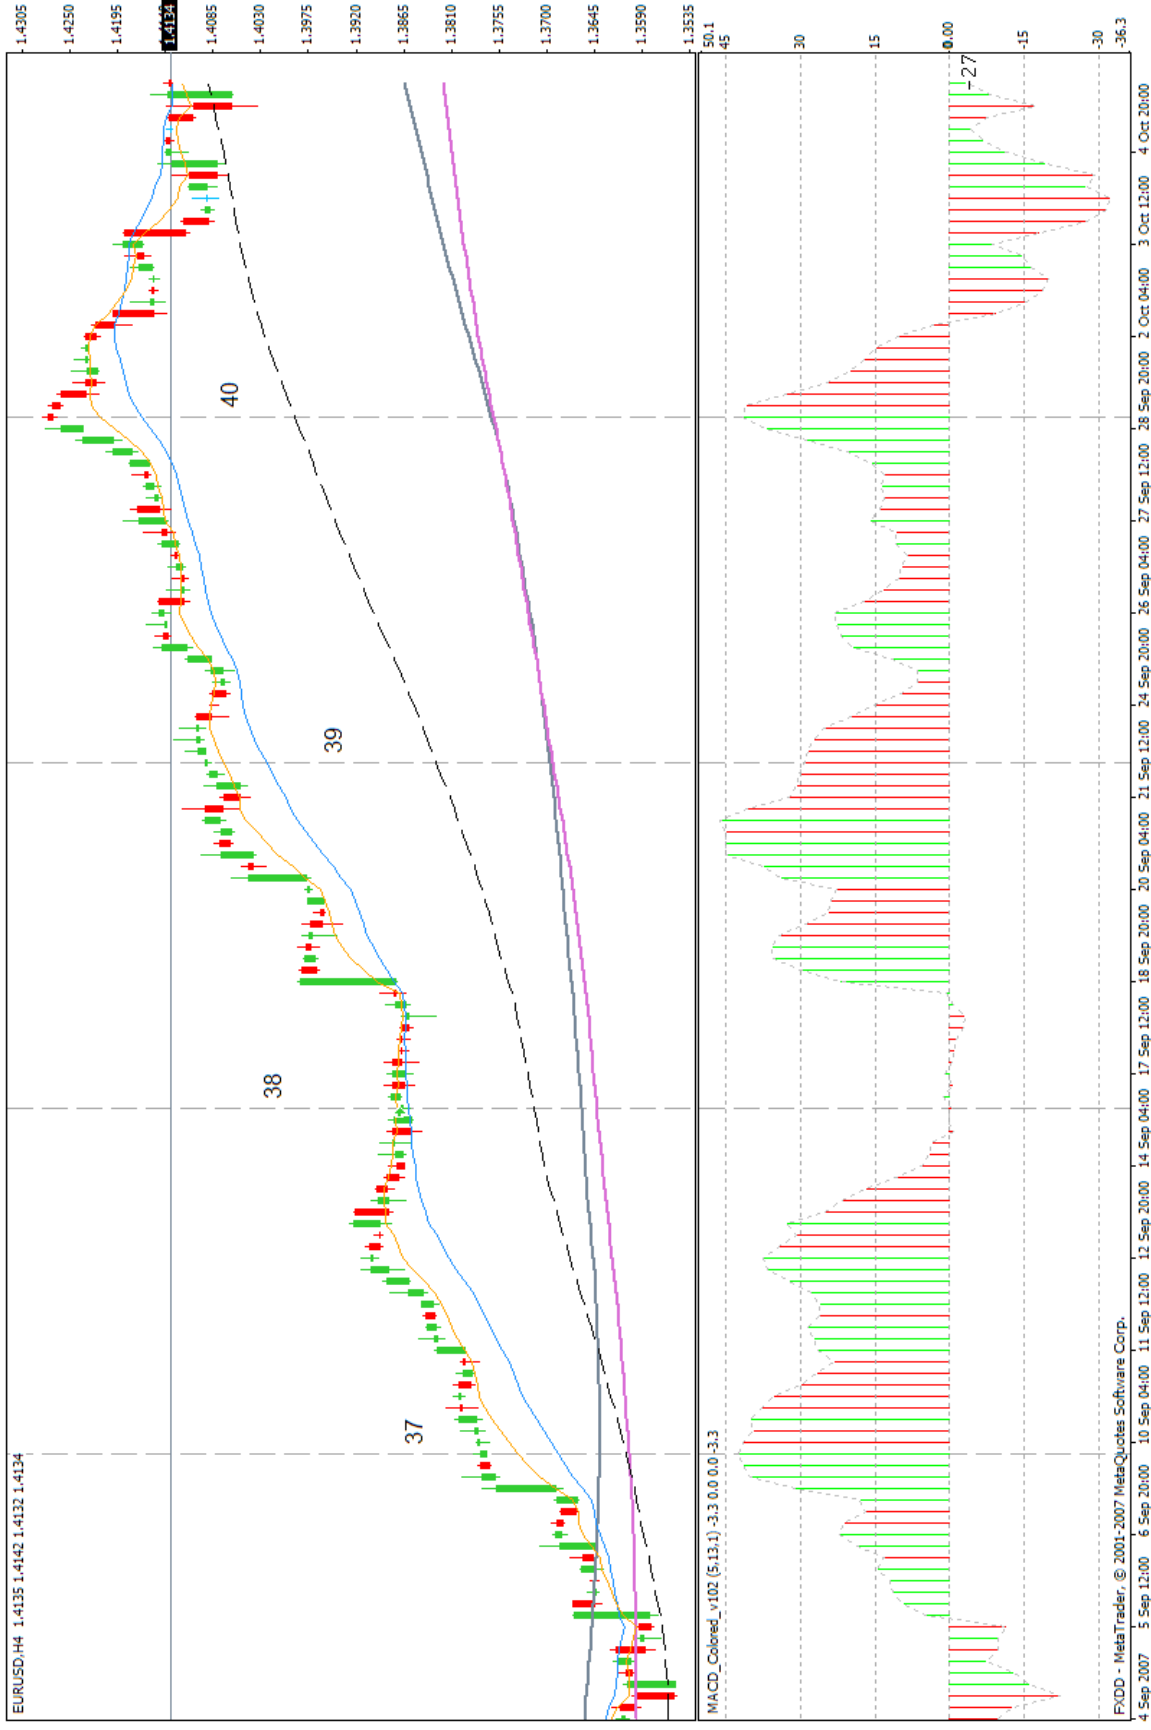

Market Rhythm 4 Hour Strategy ---365 MA purple / 89 MA black dashed / 21 MA blue / 8 MA orange
 4 Hour EURUSD charts

Market Rhythm 4 Hour Strategy ---365 MA purple / 200 MA gray / 89 MA black dashed / 21 MA blue / 8 MA orange
 4 Hour EURUSD charts

Market Rhythm 4 Hour Strategy ---365 MA purple / 200 MA gray / 89 MA black dashed / 21 MA blue / 8 MA orange
 4 Hour EURUSD charts

Market Rhythm 4 Hour Strategy ---365 MA purple / 200 MA gray / 89 MA black dashed / 21 MA blue / 8 MA orange
 4 Hour EURUSD charts

Market Rhythm 4 Hour Strategy ---365 MA purple / 200 MA gray / 89 MA black dashed / 21 MA blue / 8 MA orange
 4 Hour EURUSD charts

Market Rhythm 4 Hour Strategy ---365 MA purple / 89 MA black dashed / 21 MA blue / 8 MA orange
 4 Hour EURUSD charts