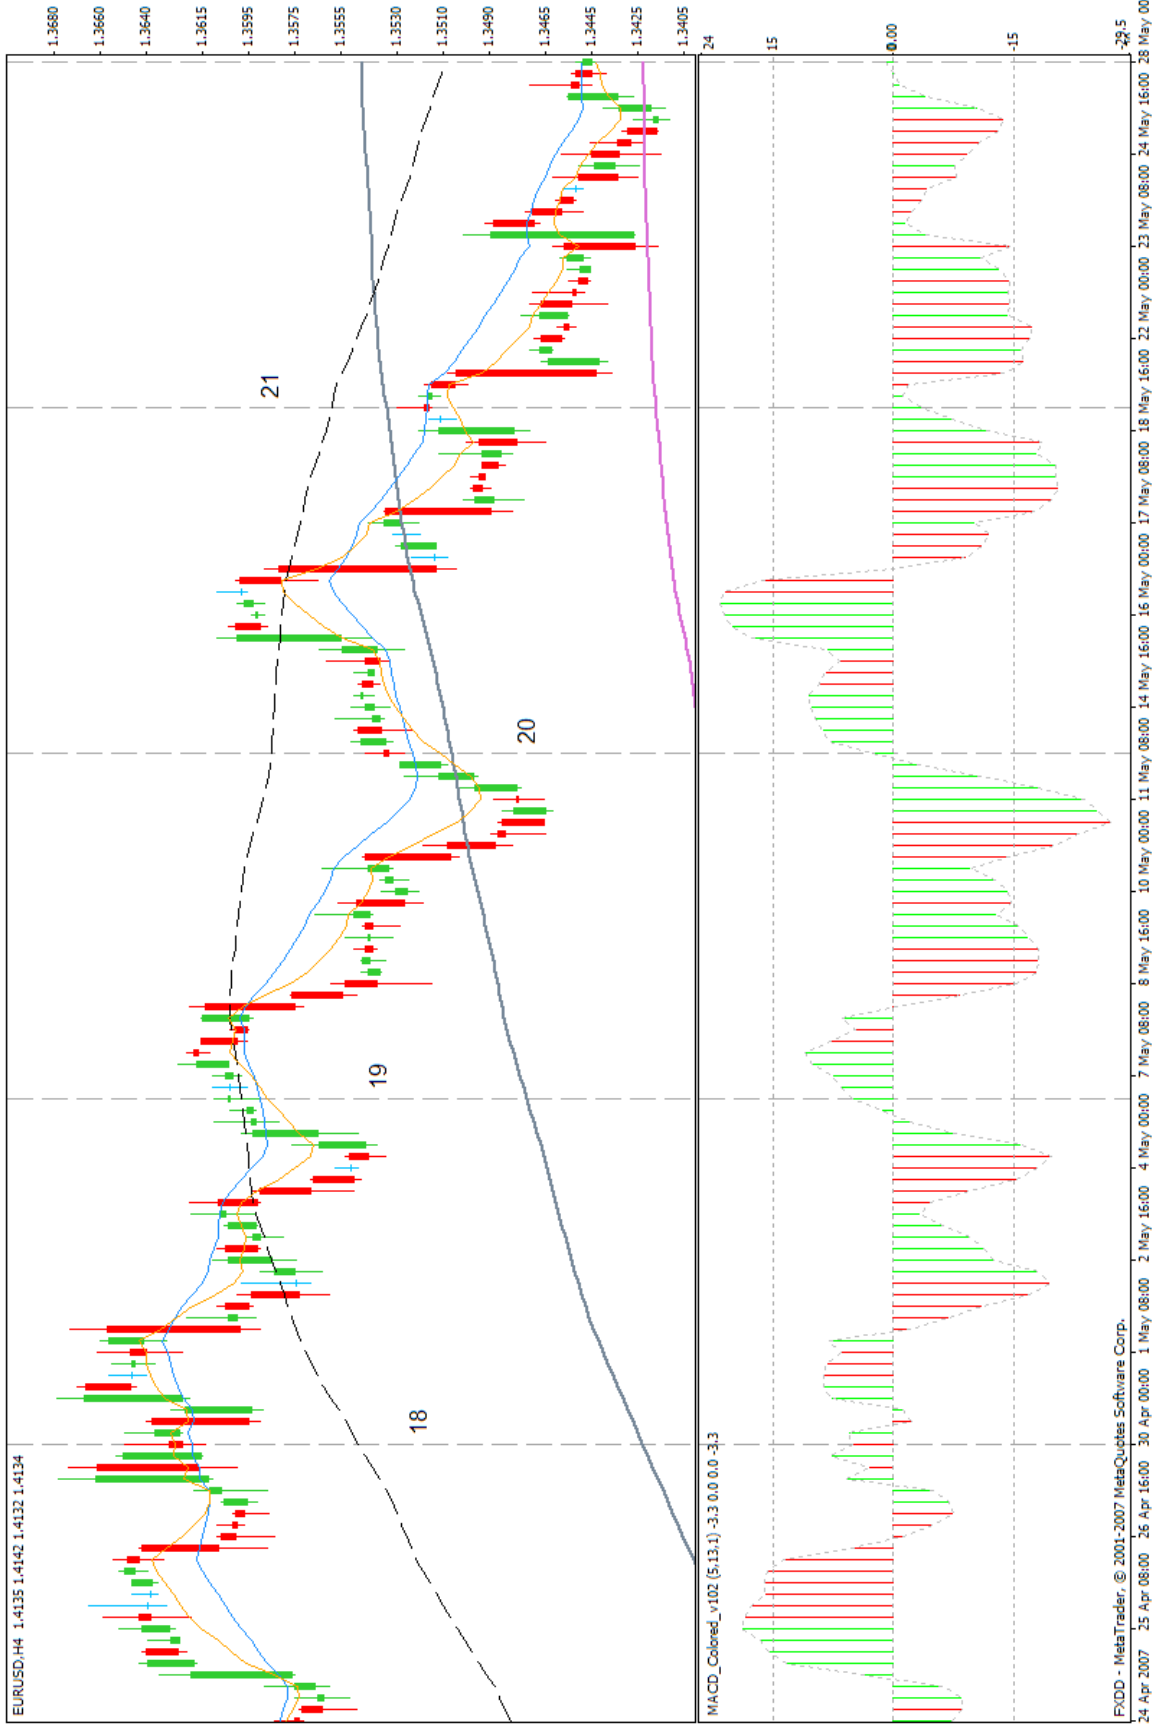

Market Rhythm 4 Hour Strategy ---365 MA purple / 200 MA gray / 89 MA black dashed / 21 MA blue / 8 MA orange
 4 Hour EURUSD charts

Market Rhythm 4 Hour Strategy ---365 MA purple / 200 MA gray / 89 MA black dashed / 21 MA blue / 8 MA orange 4 Hour EURUSD charts

Market Rhythm 4 Hour Strategy ---365 MA purple / 200 MA gray / 89 MA black dashed / 21 MA blue / 8 MA orange
 4 Hour EURUSD charts

Market Rhythm 4 Hour Strategy ---365 MA purple / 89 MA black dashed / 21 MA blue / 8 MA orange
 4 Hour EURUSD charts

Market Rhythm 4 Hour Strategy ---365 MA purple / 89 MA black dashed / 21 MA blue / 8 MA orange
 4 Hour EURUSD charts

Market Rhythm 4 Hour Strategy ---365 MA purple / 200 MA gray / 89 MA black dashed / 21 MA blue / 8 MA orange
 4 Hour EURUSD charts