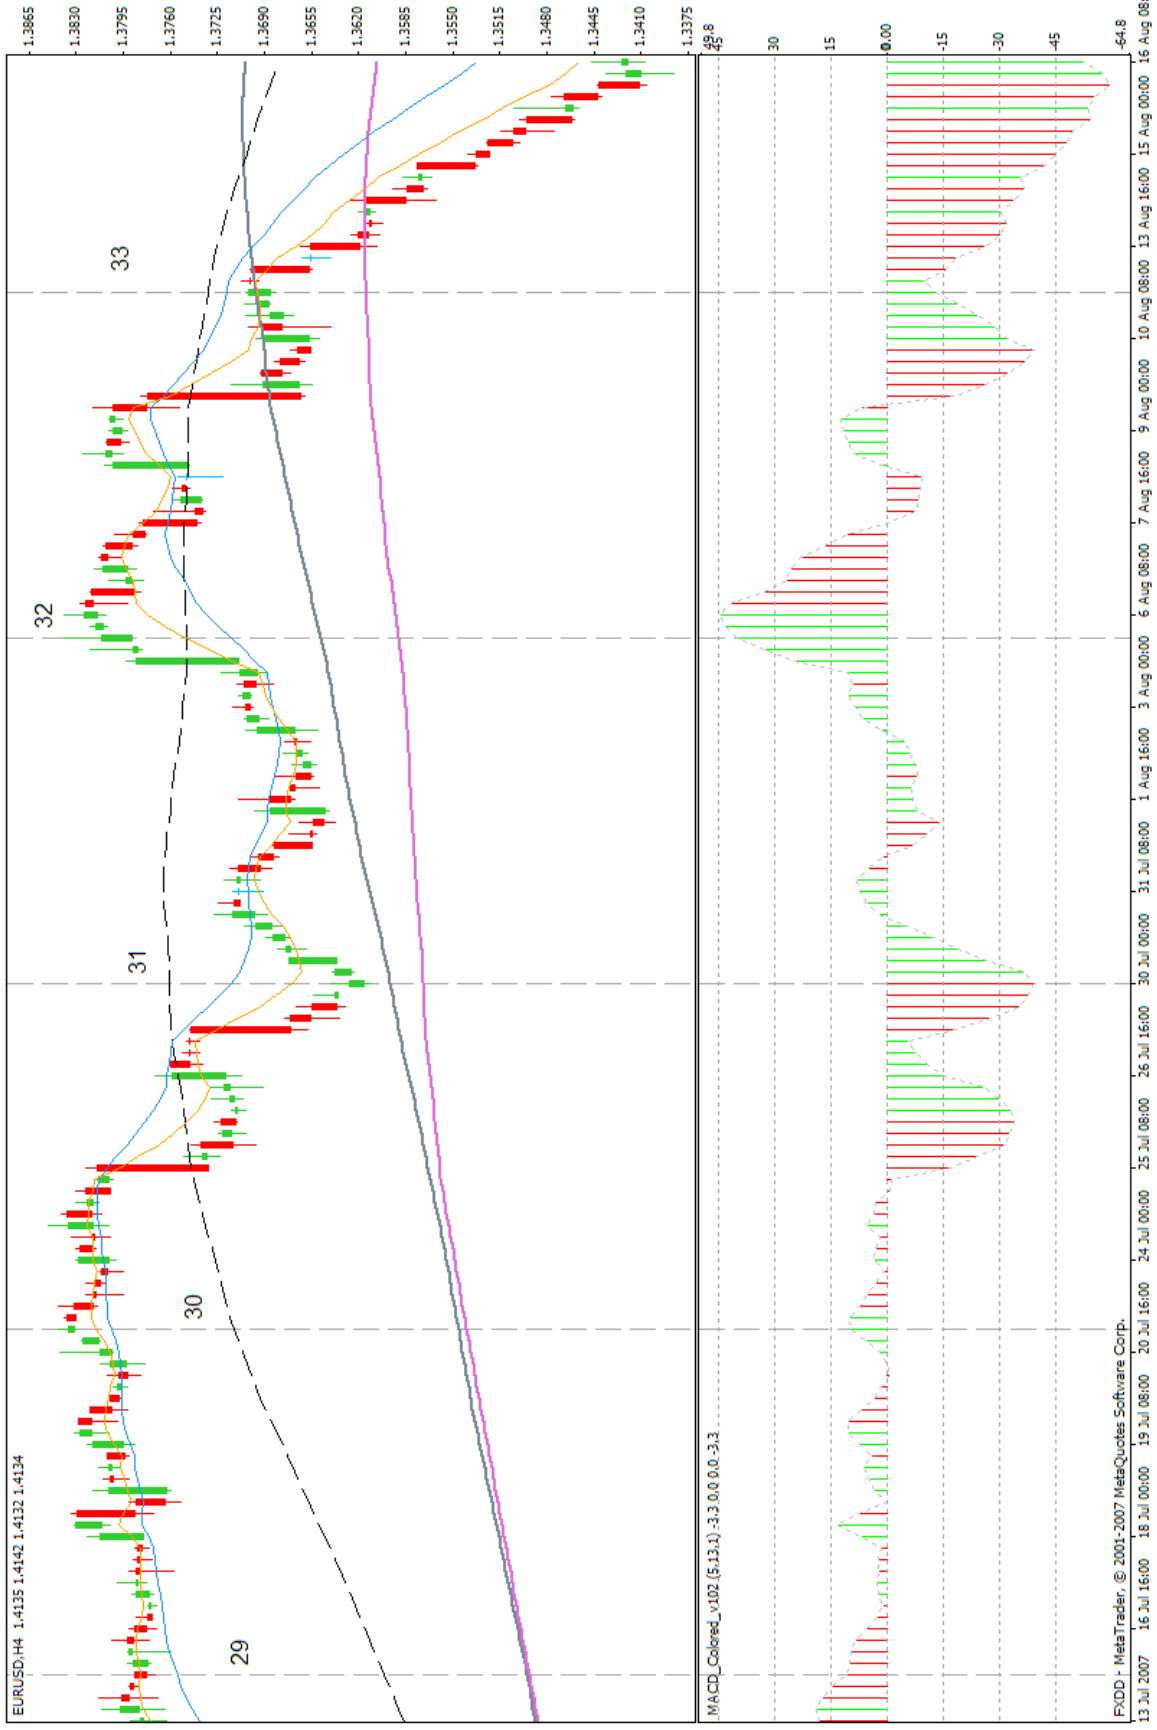

Market Rhythm 4 Hour Strategy ---365 MA purple / 200 MA gray / 89 MA black dashed / 21 MA blue / 8 MA orange
 4 Hour EURUSD charts

Market Rhythm 4 Hour Strategy ---365 MA purple / 89 MA black dashed / 21 MA blue / 8 MA orange
 4 Hour EURUSD charts

Market Rhythm 4 Hour Strategy ---365 MA purple / 89 MA black dashed / 21 MA blue / 8 MA orange
 4 Hour EURUSD charts

Market Rhythm 4 Hour Strategy ---365 MA purple / 200 MA gray / 89 MA black dashed / 21 MA blue / 8 MA orange
 4 Hour EURUSD charts

Market Rhythm 4 Hour Strategy ---365 MA purple / 200 MA gray / 89 MA black dashed / 21 MA blue / 8 MA orange 4 Hour EURUSD charts

Market Rhythm 4 Hour Strategy ---365 MA purple / 200 MA gray / 89 MA black dashed / 21 MA blue / 8 MA orange
 4 Hour EURUSD charts