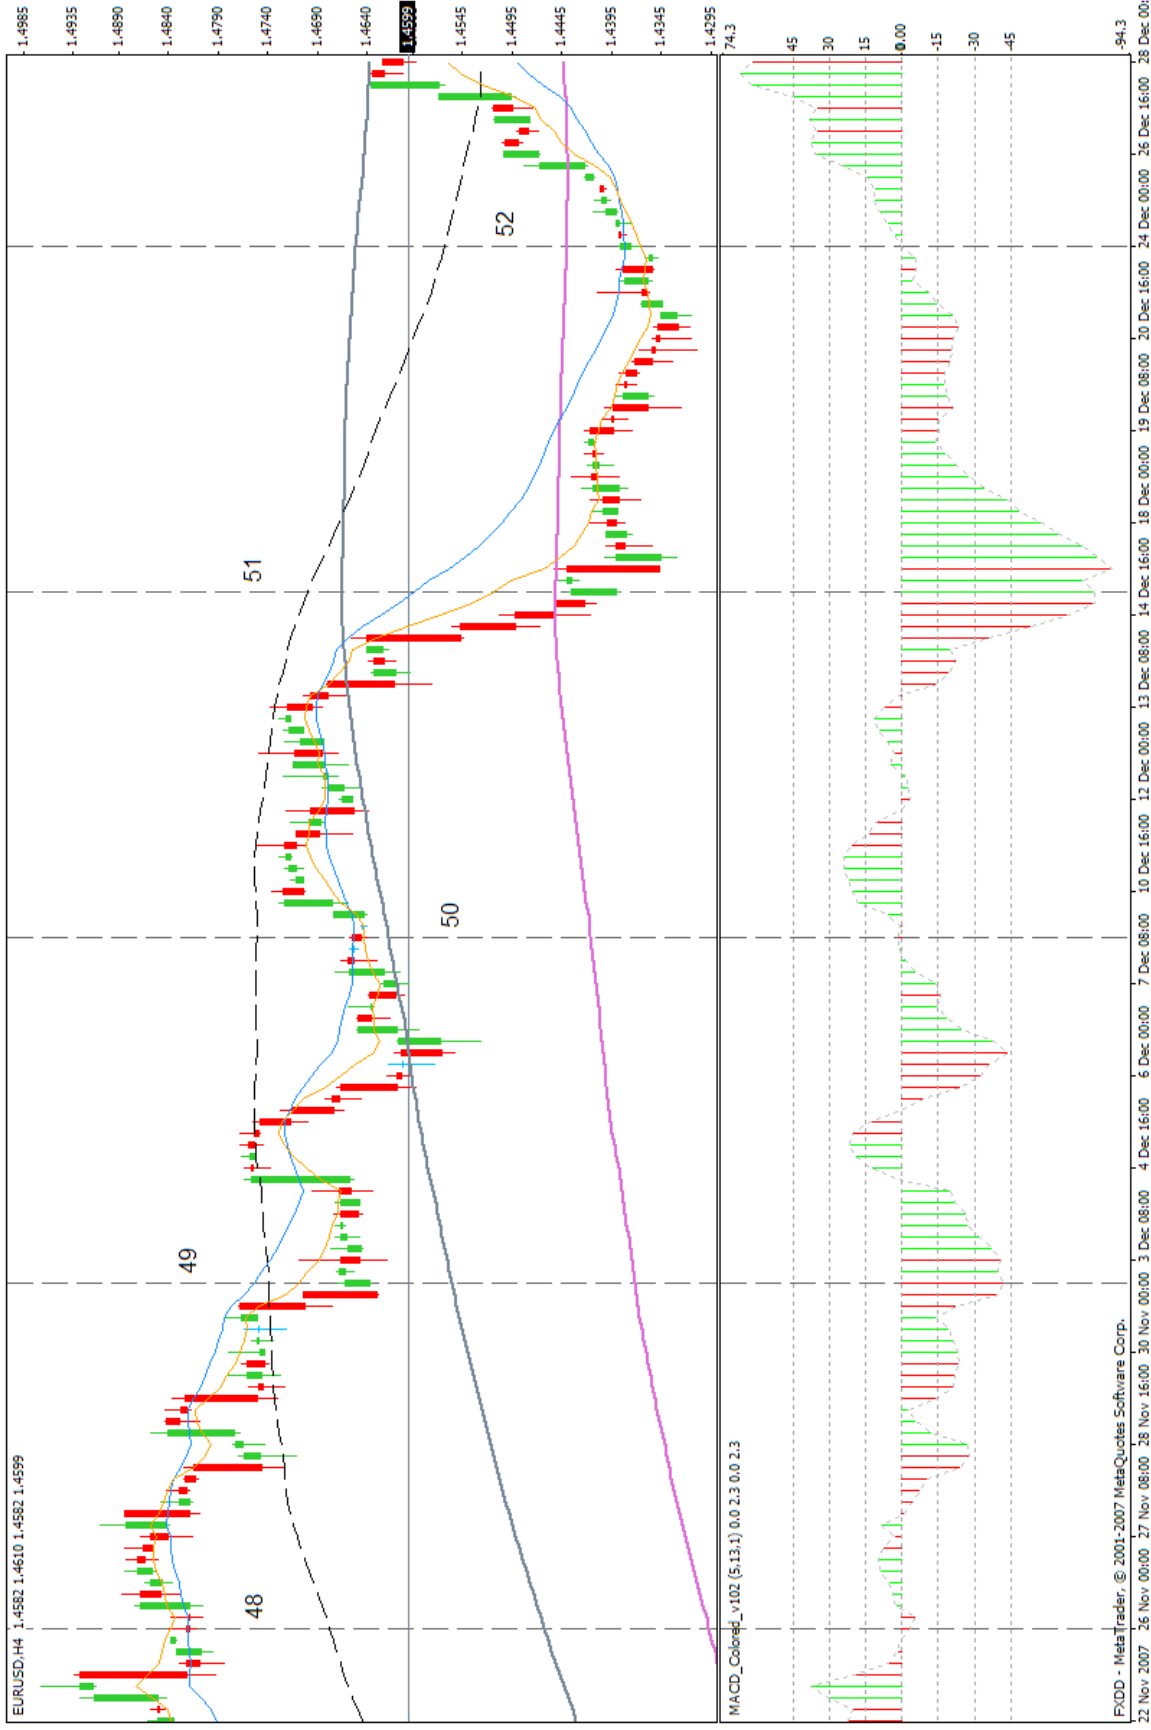

Market Rhythm 4 Hour Strategy ---365 MA purple / 200 MA gray / 89 MA black dashed / 21 MA blue / 8 MA orange
4 Hour EURUSD charts