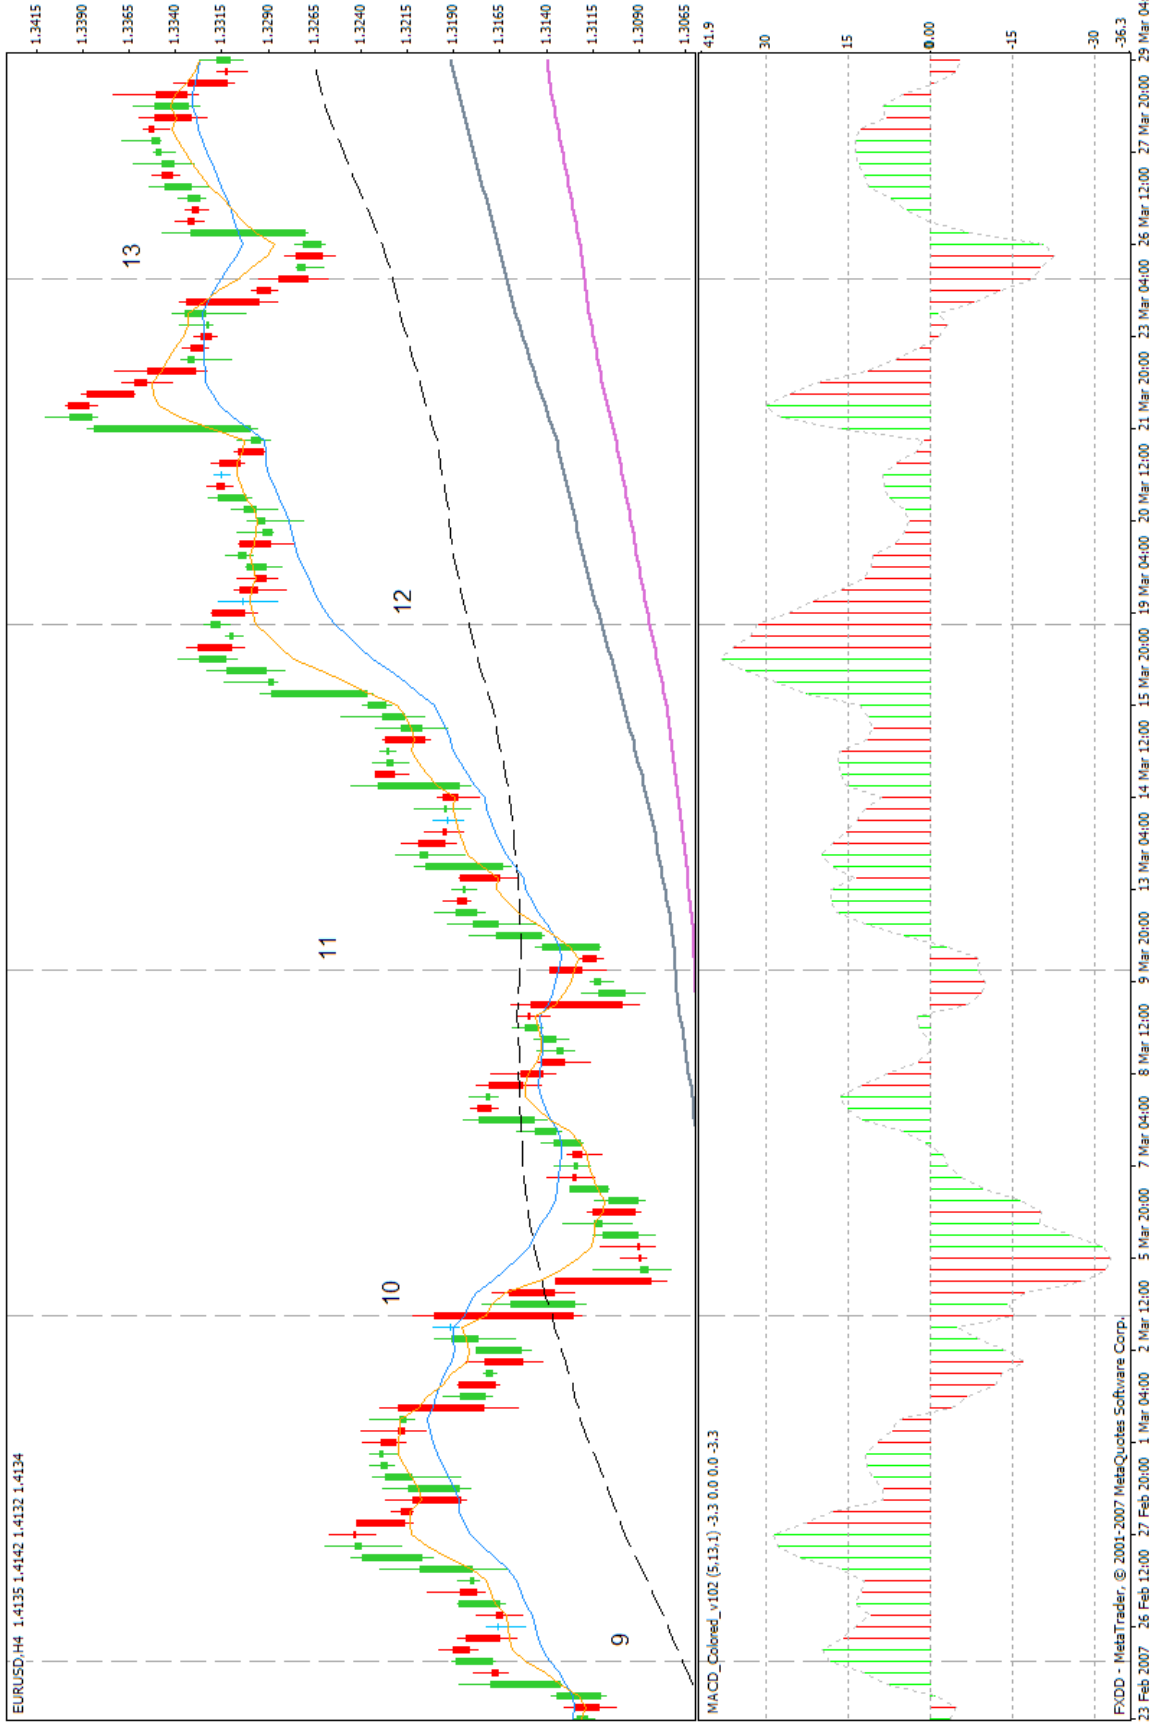

Market Rhythm 4 Hour Strategy ---365 MA purple / 200 MA gray / 89 MA black dashed / 21 MA blue / 8 MA orange
 4 Hour EURUSD charts

Market Rhythm 4 Hour Strategy ---365 MA purple / 200 MA gray / 89 MA black dashed / 21 MA blue / 8 MA orange 4 Hour EURUSD charts

Market Rhythm 4 Hour Strategy ---365 MA purple / 200 MA gray / 89 MA black dashed / 21 MA blue / 8 MA orange
 4 Hour EURUSD charts

Market Rhythm 4 Hour Strategy ---365 MA purple / 89 MA black dashed / 21 MA blue / 8 MA orange
 4 Hour EURUSD charts

Market Rhythm 4 Hour Strategy ---365 MA purple / 89 MA black dashed / 21 MA blue / 8 MA orange
 4 Hour EURUSD charts

Market Rhythm 4 Hour Strategy ---365 MA purple / 200 MA gray / 89 MA black dashed / 21 MA blue / 8 MA orange
 4 Hour EURUSD charts