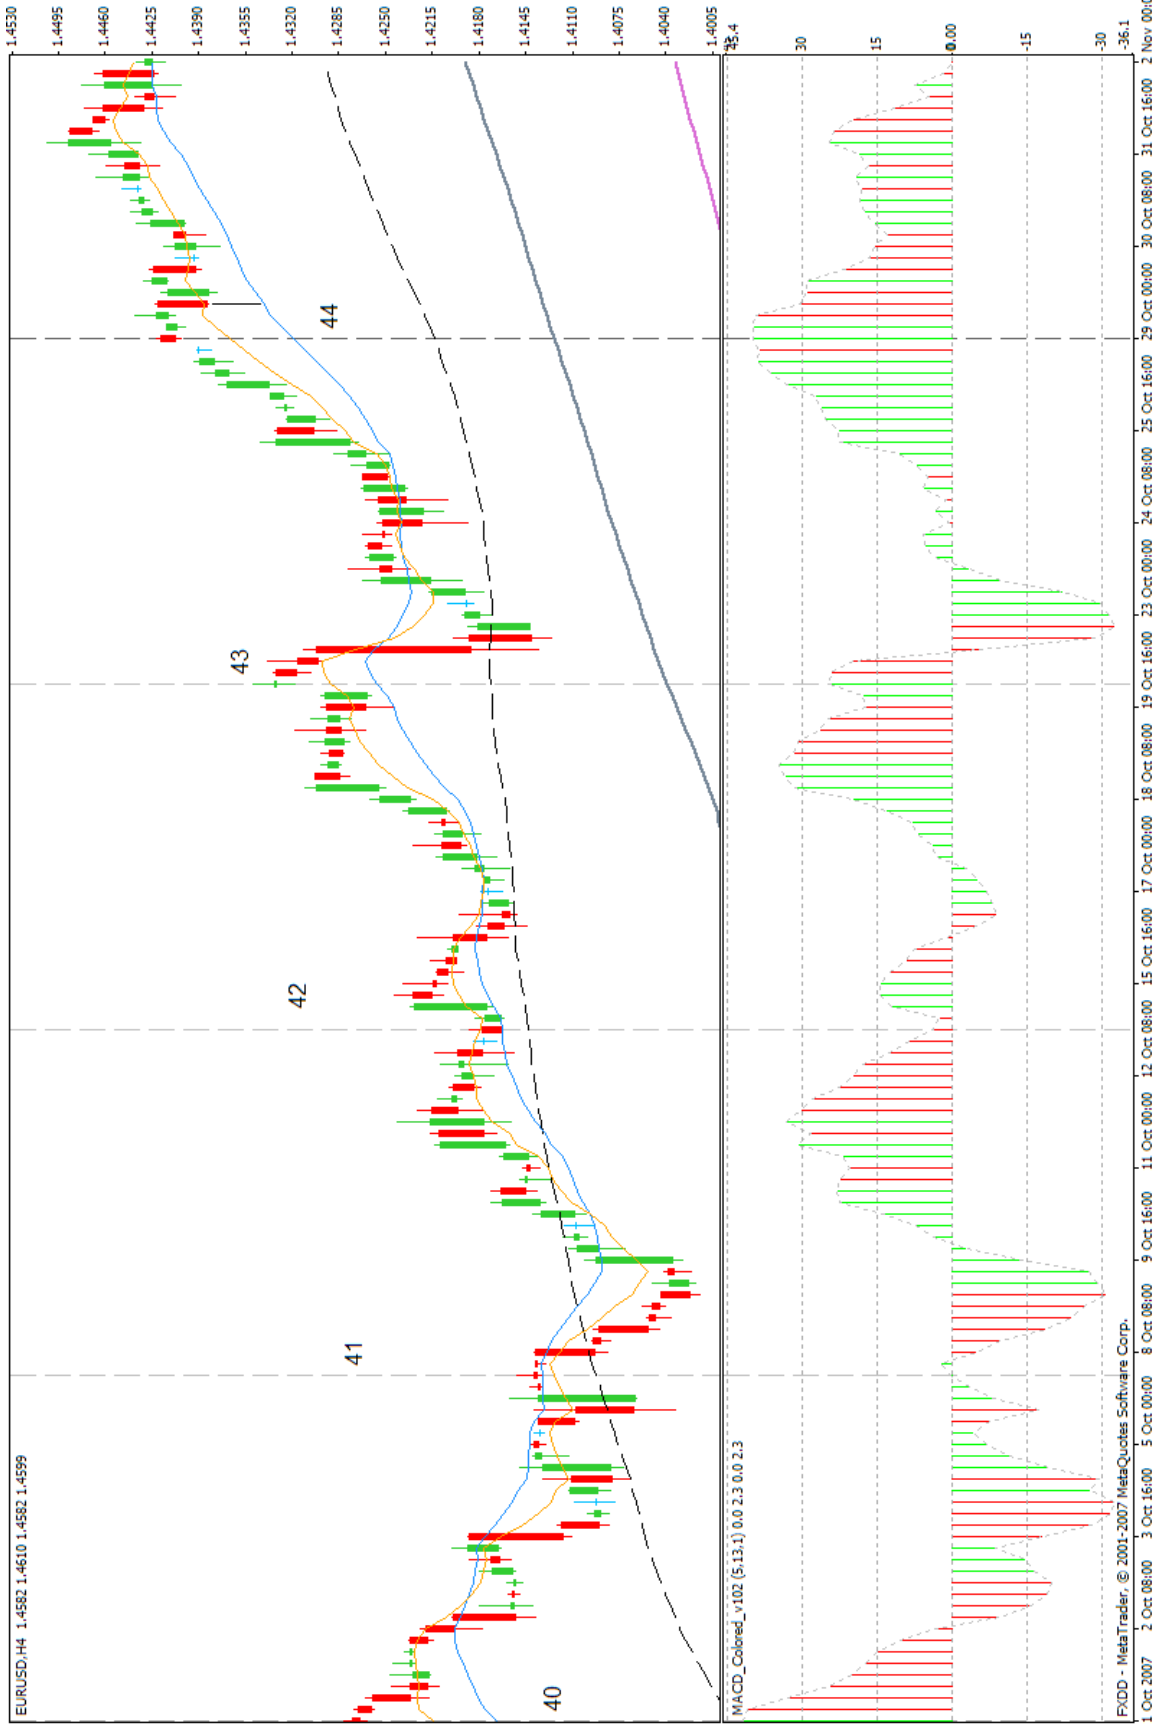

Market Rhythm 4 Hour Strategy ---365 MA purple / 89 MA black dashed / 21 MA blue / 8 MA orange
 4 Hour EURUSD charts

Market Rhythm 4 Hour Strategy ---365 MA purple / 200 MA gray / 89 MA black dashed / 21 MA blue / 8 MA orange
 4 Hour EURUSD charts

Market Rhythm 4 Hour Strategy ---365 MA purple / 200 MA gray / 89 MA black dashed / 21 MA blue / 8 MA orange
 4 Hour EURUSD charts

Market Rhythm 4 Hour Strategy ---365 MA purple / 200 MA gray / 89 MA black dashed / 21 MA blue / 8 MA orange
 4 Hour EURUSD charts

Market Rhythm 4 Hour Strategy ---365 MA purple / 200 MA gray / 89 MA black dashed / 21 MA blue / 8 MA orange
 4 Hour EURUSD charts

Market Rhythm 4 Hour Strategy ---365 MA purple / 89 MA black dashed / 21 MA blue / 8 MA orange
 4 Hour EURUSD charts