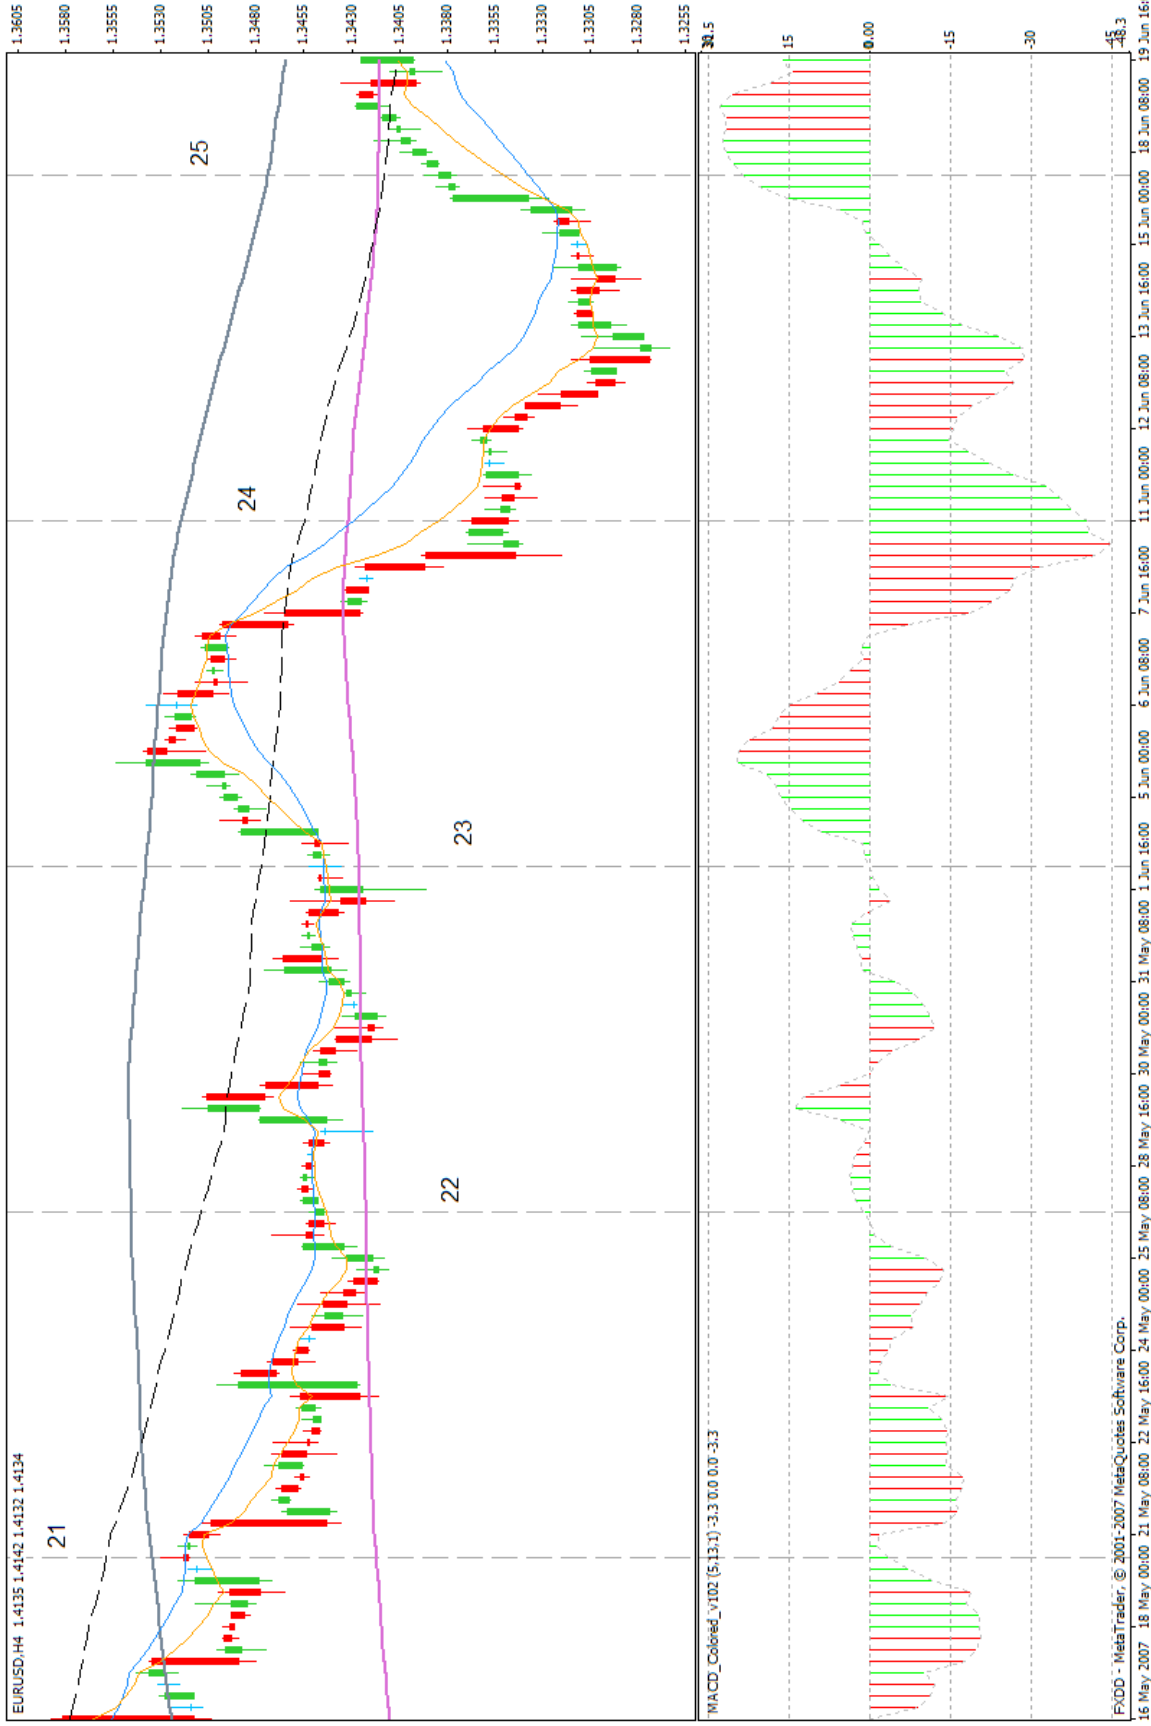

Market Rhythm 4 Hour Strategy ---365 MA purple / 200 MA gray / 89 MA black dashed / 21 MA blue / 8 MA orange
 4 Hour EURUSD charts

Market Rhythm 4 Hour Strategy ---365 MA purple / 200 MA gray / 89 MA black dashed / 21 MA blue / 8 MA orange 4 Hour EURUSD charts

Market Rhythm 4 Hour Strategy ---365 MA purple / 200 MA gray / 89 MA black dashed / 21 MA blue / 8 MA orange
 4 Hour EURUSD charts

Market Rhythm 4 Hour Strategy ---365 MA purple / 89 MA black dashed / 21 MA blue / 8 MA orange
 4 Hour EURUSD charts

Market Rhythm 4 Hour Strategy ---365 MA purple / 89 MA black dashed / 21 MA blue / 8 MA orange
 4 Hour EURUSD charts

Market Rhythm 4 Hour Strategy ---365 MA purple / 200 MA gray / 89 MA black dashed / 21 MA blue / 8 MA orange
 4 Hour EURUSD charts